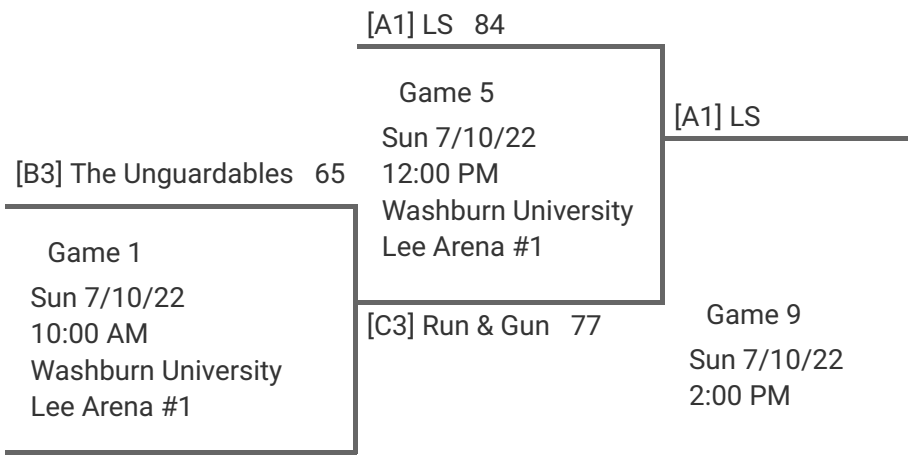

7/9/22	PM	Arena #2				
Sat 7/9/22	4:00 PM	Washburn University Lee Arena #1	[A] Juco Products	73	[A] LS	80
Sat 7/9/22	4:00 PM	Washburn University Lee Arena #2	[A] Washed Up	62	[A] Spitfire	67
Sat 7/9/22	5:00 PM	Washburn University Lee Arena #1	[C] Hutch	56	[C] Run & Gun	59
Sat 7/9/22	5:00 PM	Washburn University Lee Arena #2	[B] 3 & D	60	[B] The Unguardables	52
Sat 7/9/22	6:00 PM	Washburn University Lee Arena #1	[A] Spitfire	71	[A] Juco Products	75
Sat 7/9/22	6:00 PM	Washburn University Lee Arena #2	[C] W.G.T.I.	69	[C] Good Guys	79
Sat 7/9/22	7:00 PM	Washburn University Lee Arena #1	[A] LS	107	[A] Washed Up	82
Sat 7/9/22	7:00 PM	Washburn University Lee Arena #2	[B] Jays	95	[B] The Unguardables	61
Sat 7/9/22	1:00PM 3-Point Contest ($5 Buy-In) Sign-Ups start at 12:30					

Tournament Bracket

Champion	[C1] Good Guys	5th	[A3] Juco Products
2nd	[B2] Jays	5th	[A2] Spitfire
3rd	[A1] LS	9th	[B3] The Unguardables
3rd	[B1] 3 & D	9th	[A4] Washed Up
5th	[C3] Run & Gun	9th	[C4] Hutch
5th	[C2] W.G.T.I.	9th	[B4] Gorillas