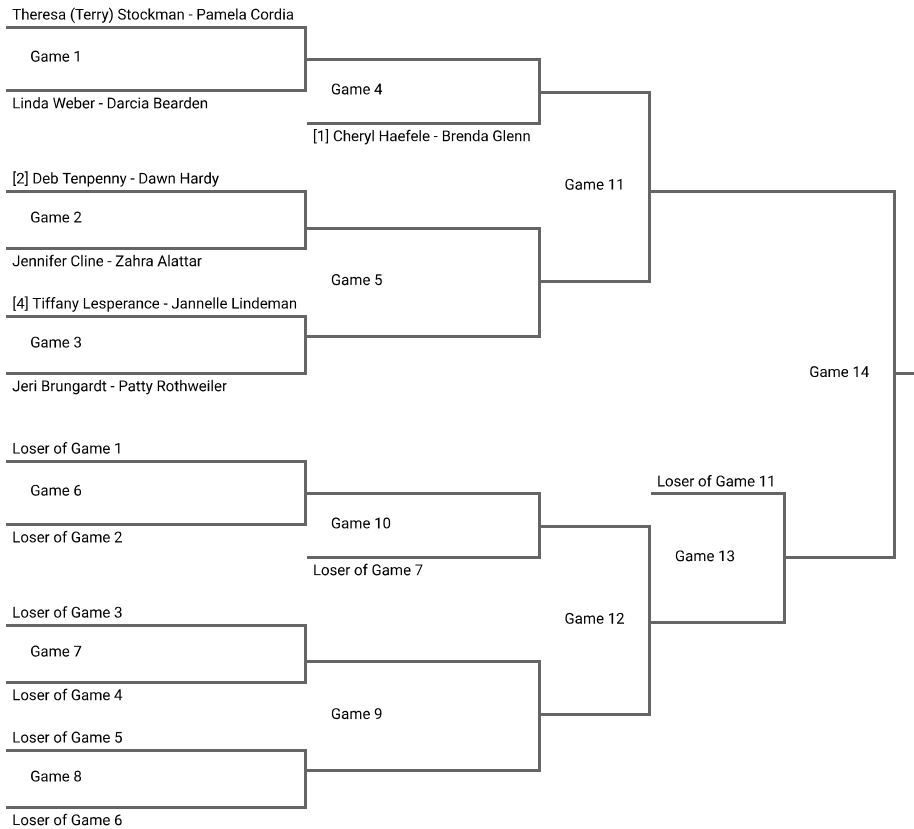

www.sunflowergames.com/index.php/kansasseniorgames/pickleball

KSG Pickleball Women's Doubles 3.5 & Below 50+, 55+, 60+
 Kansas Senior Games 2020 - Senior Olympics

Sponsored By:

- Competitors must provide their own paddles. Balls will be provided.
- Two games to 11. Win by 1 point.
- Pool play tiebreakers: 1.) Head to Head 2.) Point Differential 3.) Coin Flip
- Please contact the Sport Commissioner for any questions regarding the schedule or rules of play.
- Please note that all posted schedules are final.

Tournament Bracket

www.sunflowergames.com/index.php/kansasseniorgames/pickleball

KSG Pickleball Women's Doubles 3.5 & Below 65+, 70+, 75+, 80+

Kansas Senior Games 2020 - Senior Olympics

Sponsored By:

- Competitors must provide their own paddles. Balls will be provided.
- Two games to 11. Win by 1 point.
- Pool play tiebreakers: 1.) Head to Head 2.) Point Differential 3.) Coin Flip
- Please contact the Sport Commissioner for any questions regarding the schedule or rules of play.
- Please note that all posted schedules are final.

Tournament Bracket

www.quickscores.com/snc

KSG Pickleball Women's Doubles 4.0-4.5 50+, 55+

Kansas Senior Games 2020 - Senior Olympics

Sponsored By:

- Competitors must provide their own paddles. Balls will be provided.
- Two games to 11. Win by 1 point.
- Pool play tiebreakers: 1.) Head to Head 2.) Point Differential 3.) Coin Flip
- Please contact the Sport Commissioner for any questions regarding the schedule or rules of play.
- Please note that all posted schedules are final.

Tournament Bracket