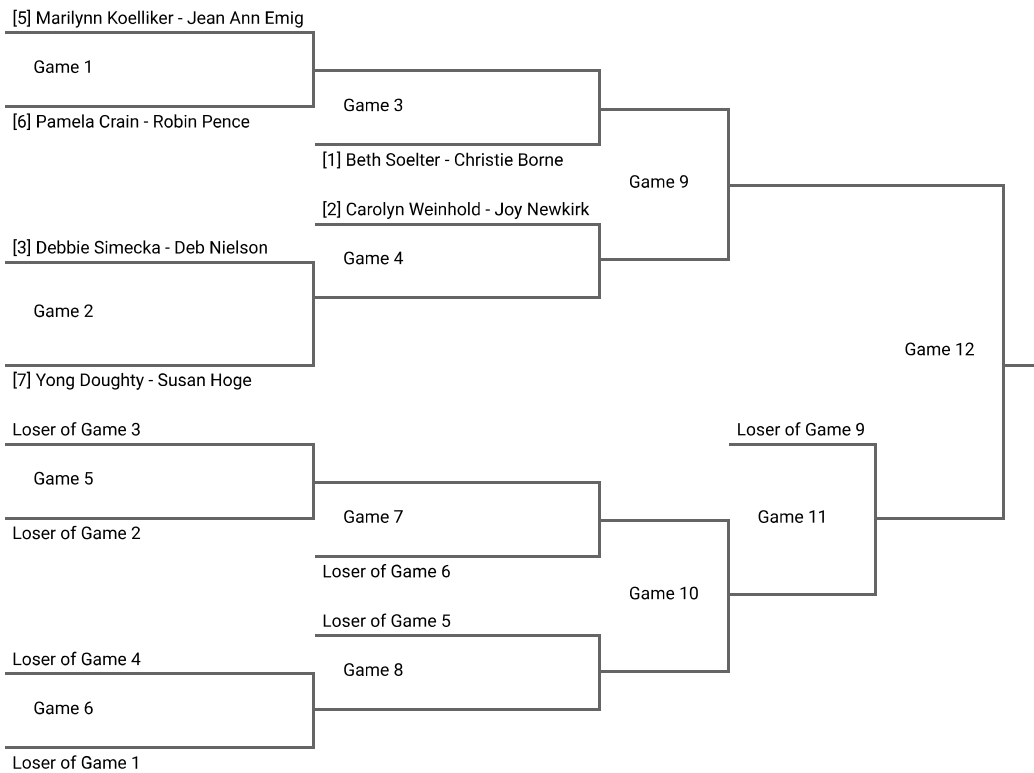

www.sunflowergames.com/index.php/kansasseniorgames/pickleball

KSG Pickleball Women's Doubles 3.5 & Below 50+, 55+, 60+
 Kansas Senior Games 2020 - Senior Olympics

Sponsored By:

- Competitors must provide their own paddles. Balls will be provided.
- Two games to 11. Win by 1 point.
- Pool play tiebreakers: 1.) Head to Head 2.) Point Differential 3.) Coin Flip
- Please contact the Sport Commissioner for any questions regarding the schedule or rules of play.
- Please note that all posted schedules are final.

Tournament Bracket

www.sunflowergames.com/index.php/kansasseniorgames/pickleball

KSG Pickleball Women's Doubles 3.5 & Below 65+, 70+, 75+, 80+

Kansas Senior Games 2020 - Senior Olympics

Sponsored By:

- Competitors must provide their own paddles. Balls will be provided.
- Two games to 11. Win by 1 point.
- Pool play tiebreakers: 1.) Head to Head 2.) Point Differential 3.) Coin Flip
- Please contact the Sport Commissioner for any questions regarding the schedule or rules of play.
- Please note that all posted schedules are final.

Tournament Bracket

www.quickscores.com/snc

KSG Pickleball Women's Doubles 4.0-4.5 50+, 55+

Kansas Senior Games 2020 - Senior Olympics

Sponsored By:

- Competitors must provide their own paddles. Balls will be provided.
- Two games to 11. Win by 1 point.
- Pool play tiebreakers: 1.) Head to Head 2.) Point Differential 3.) Coin Flip
- Please contact the Sport Commissioner for any questions regarding the schedule or rules of play.
- Please note that all posted schedules are final.