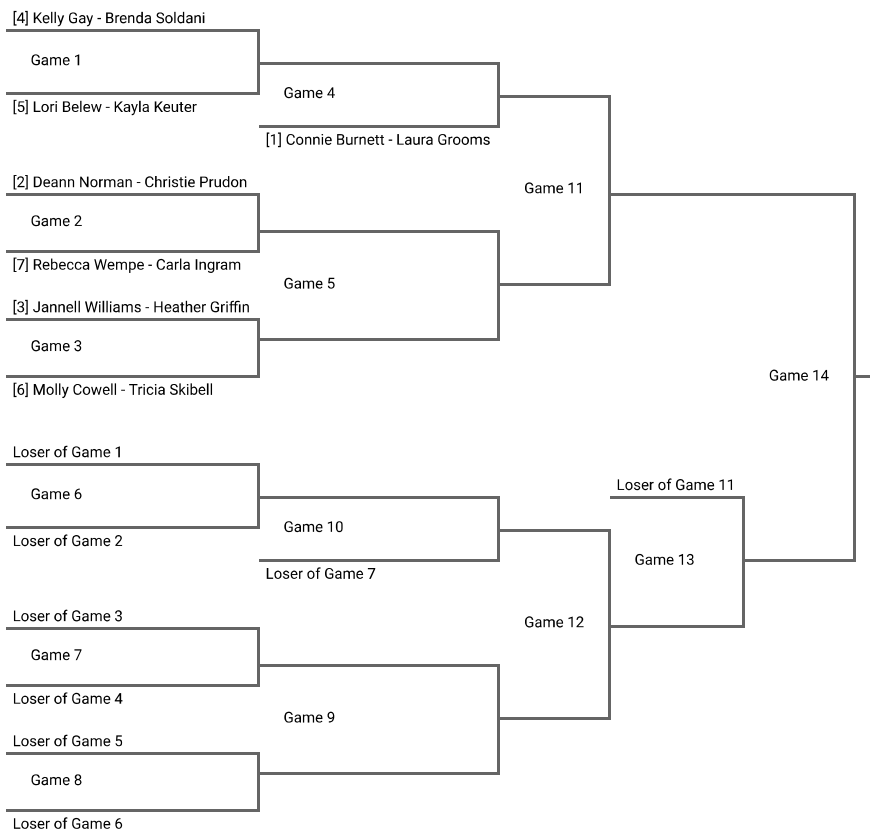

Tournament Bracket