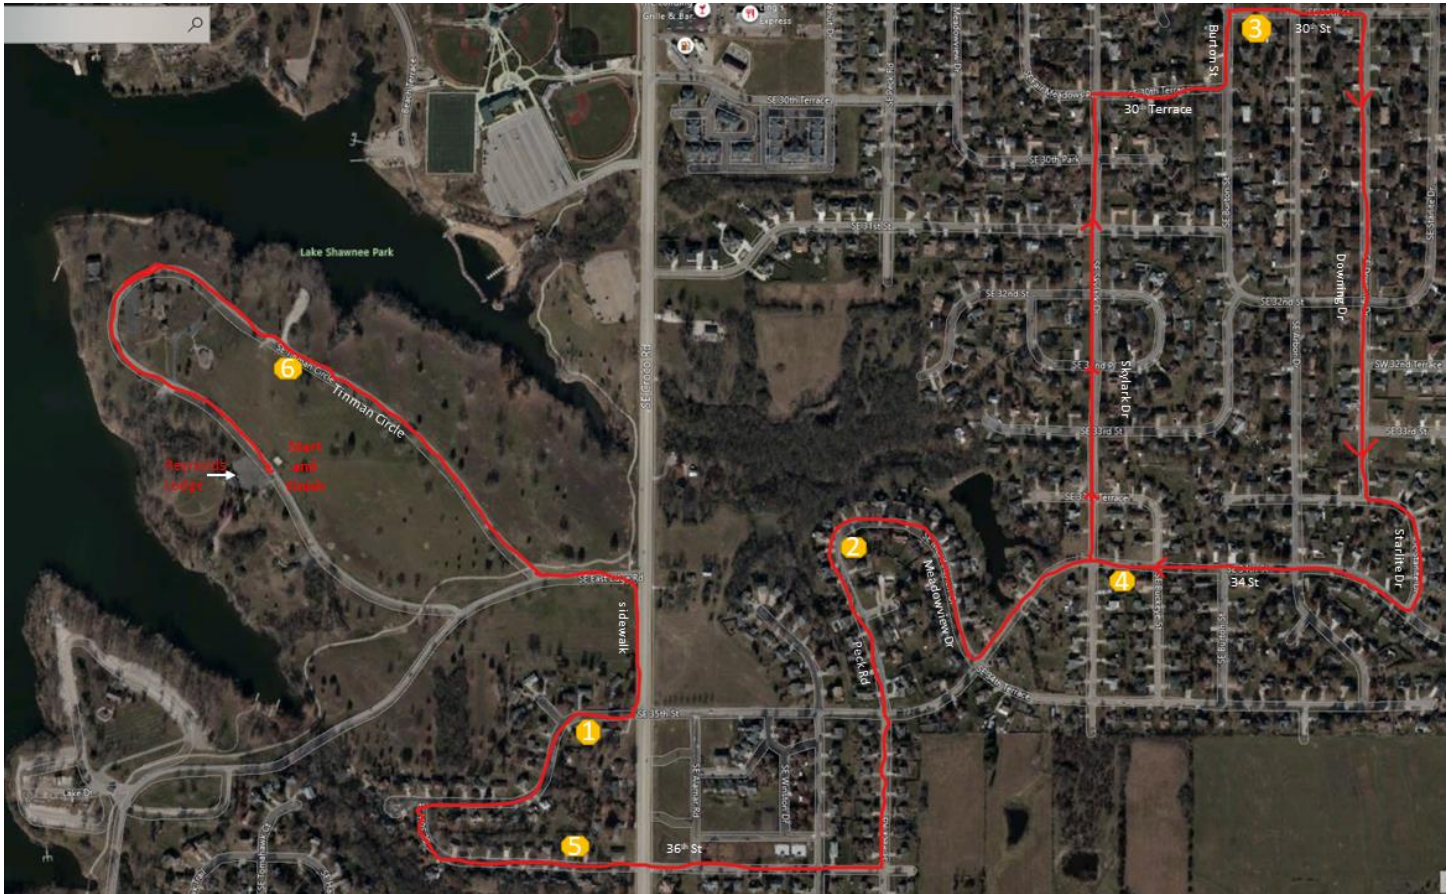

# Sunflower State Games 2020 10K Road Course for 2020

## Directions:

Start Reynolds Lodge on the South Side of Tinman Circle. Run North West around the circle. Turning East to East Edge Rd and make a left toward Croco Rd. At Croco Rd turn right (south) and run along the sidewalk. Turn right onto 35<sup>th</sup> St. and run to 36<sup>th</sup> St. Take 36<sup>th</sup> St across Croco Rd. and make a left onto Peck Rd. Peck Rd turns into Meadowview Dr. then turn left onto 34<sup>th</sup> St. Turn left onto Skylark Dr. Turn right onto 30<sup>th</sup> Terrace and then left on Burton and right onto 30<sup>th</sup> St. Turn right onto Downing Dr. Turn left on Starlite and then right onto 34<sup>th</sup> St. Run 34<sup>th</sup> St and turn right onto Meadowview Dr. to Peck Rd. Turn right on 36<sup>th</sup> St cross Croco Rd. and continue on to 35<sup>th</sup> St. Turn left onto the sidewalk along Croco Rd. Turn left onto East Edge Rd and bear right onto Tinman Circle to the Finish.