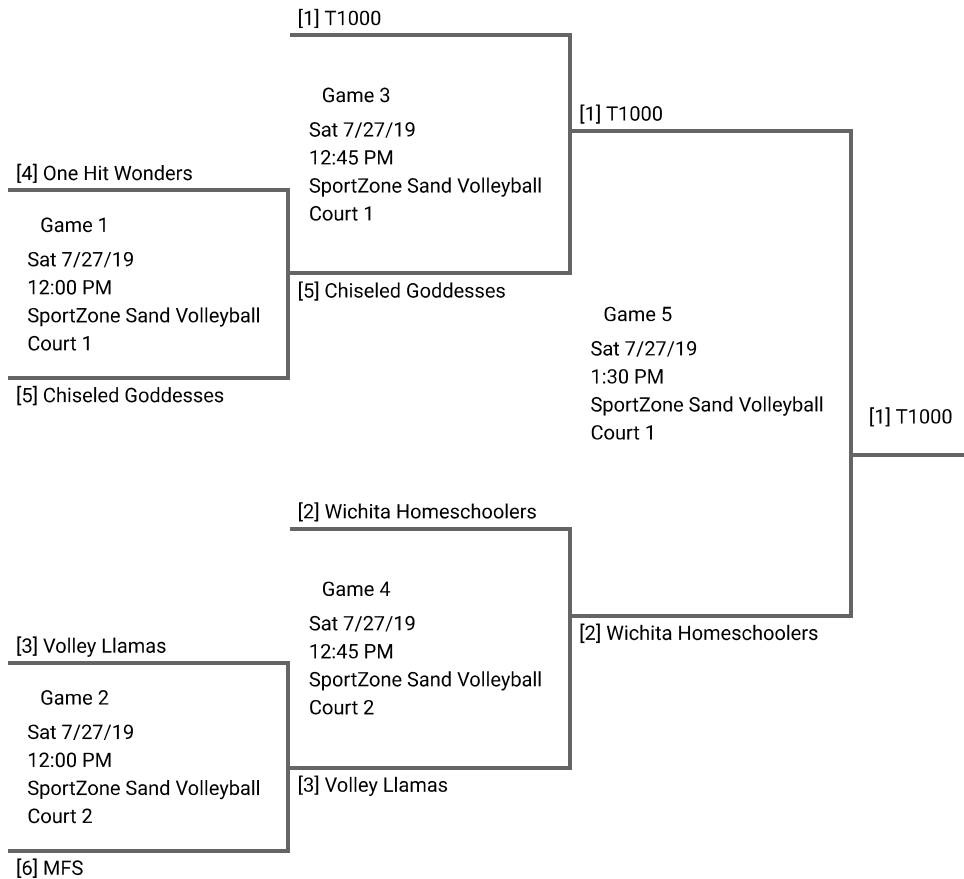

Gold	[1] T1000
Silver	[2] Wichita Homeschoolers
Bronze	[3] Volley Llamas
Bronze	[5] Chiseled Goddesses
5th	[6] MFS
5th	[4] One Hit Wonders

www.QuickScores.com