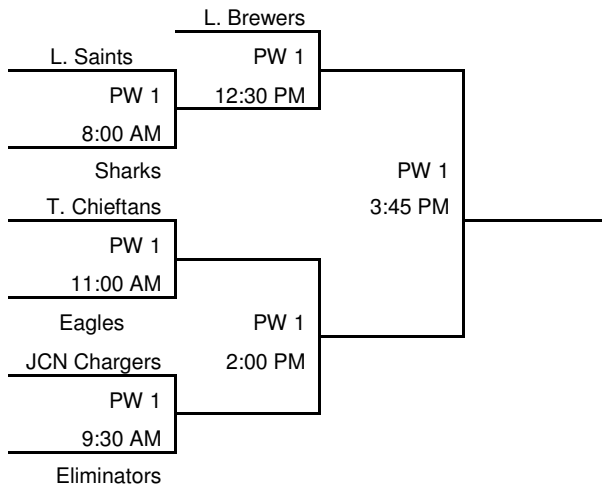

**Youth Baseball – 8 & Under  
Bettis Family Sports Complex – Lake Shawnee  
July 16-17**

**Pool Play – Saturday, July 16**

<b>Teams</b>	<b>Game</b>	<b>Time</b>	<b>Field</b>
1. Eagles	1-2	8:00am	Pee Wee 1
2. JCN Chargers	2-3	9:30am	Pee Wee 1
3. Lawrence Brewers	1-3	11:00am	Pee Wee 1
4. Eliminators	4-6	12:30pm	Pee Wee 1
5. Sharks	5-7	2:00pm	Pee Wee 1
6. Lawrence Saints	4-7	3:30pm	Pee Wee 1
7. Tonganoxie Chieftans	5-6	5:00pm	Pee Wee 1

**Bracket Play – Sunday, July 17**

**Seeding Rules**

1. Overall Record
2. Runs Allowed
3. Run Differential +/- 8 maximum
4. Coin Flip

**Notes**

- \*Home team is determined by coin flip for duration of the tournament.
- \*Admission Fee for all spectators.